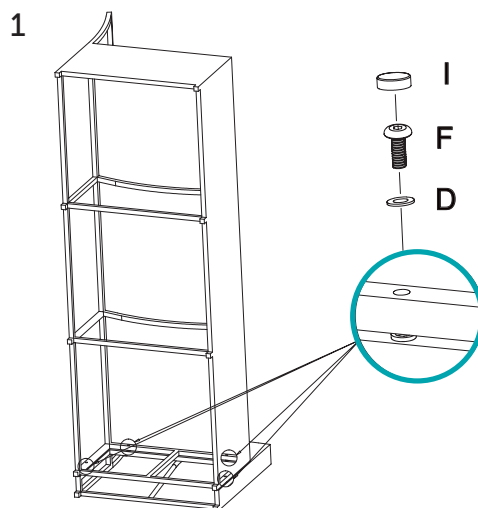

Please check our website for all your Care Instructions

Leave us a review

homejunction.co.uk

info@homejunction.co.uk

@homejunctioninspiredliving

@homejunction_inspiredliving