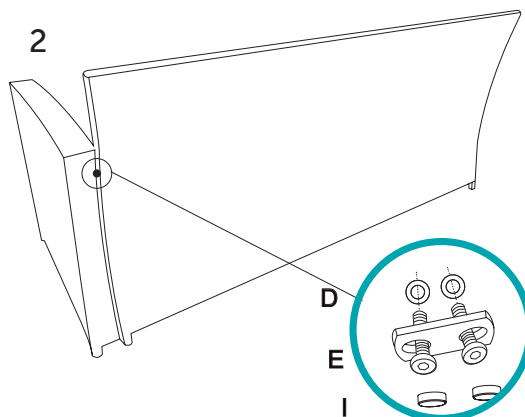

Please check our website for all your Care Instructions

Leave us a review

homejunction.co.uk

info@homejunction.co.uk

@homejunctioninspiredliving

@homejunction_inspiredliving