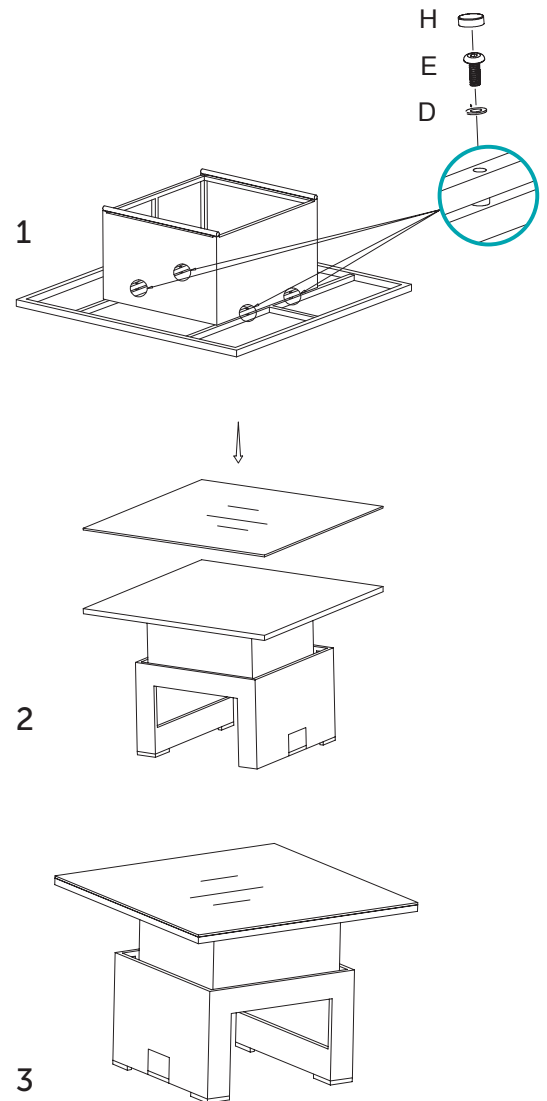

Corner Sofa with Rising Table and 3 Stools

WHAT'S IN THE BOX

- 1* Corner Sofa
- 3* Stools
- 1* Rising Table

CUSHIONS

- 6* Seat Cushions
- 7* Back Cushions
- 3* Stool Cushions
- Cushions inside the rattan frame

ACCESSORIES

- 6* Washers (D)
- 2* M6*20 Bolts (E)
- 4* M6*35 Bolts (F)

- 1* Allen Key
- 1* Joint Plate
- 6* PVC Bolt Plates (I)
- 2* Clips

TABLE ASSEMBLY INSTRUCTIONS

A Table Top 1PC	B Table Base 1PC	C Adjustable Leg 1PC	D Washers 4PCS
E Bolts M6*35 4PCS	F Allen Key 1PC	G Glass 1PC	H PVC Bolt Cover 4PCS