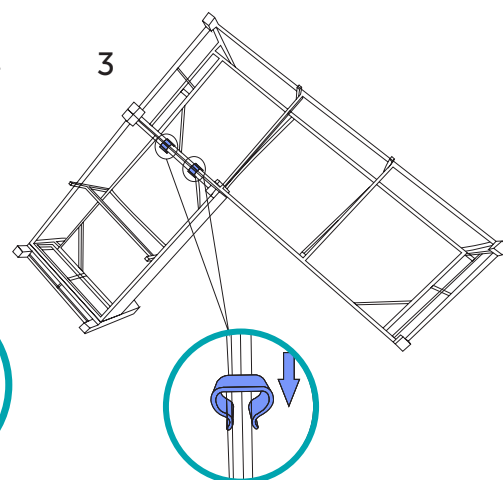

Please check our website for all your Care Instructions

Leave us a review

homejunction.co.uk

info@homejunction.co.uk

@homejunctioninspiredliving

@homejunction_inspiredliving