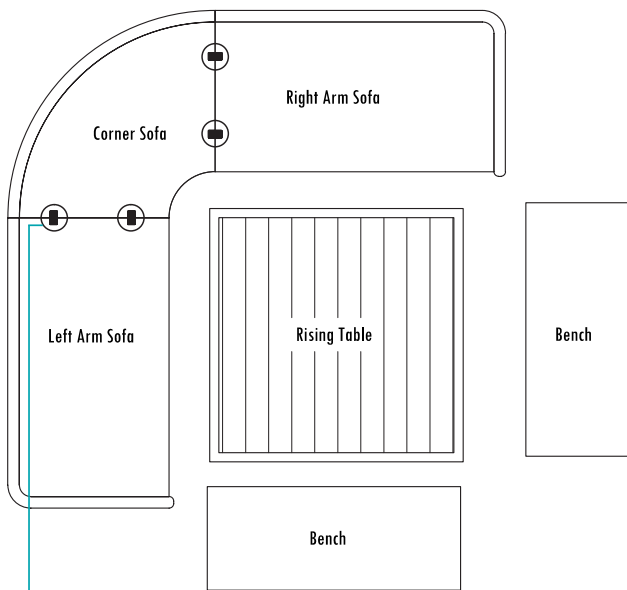

SOFA ASSEMBLY INSTRUCTIONS